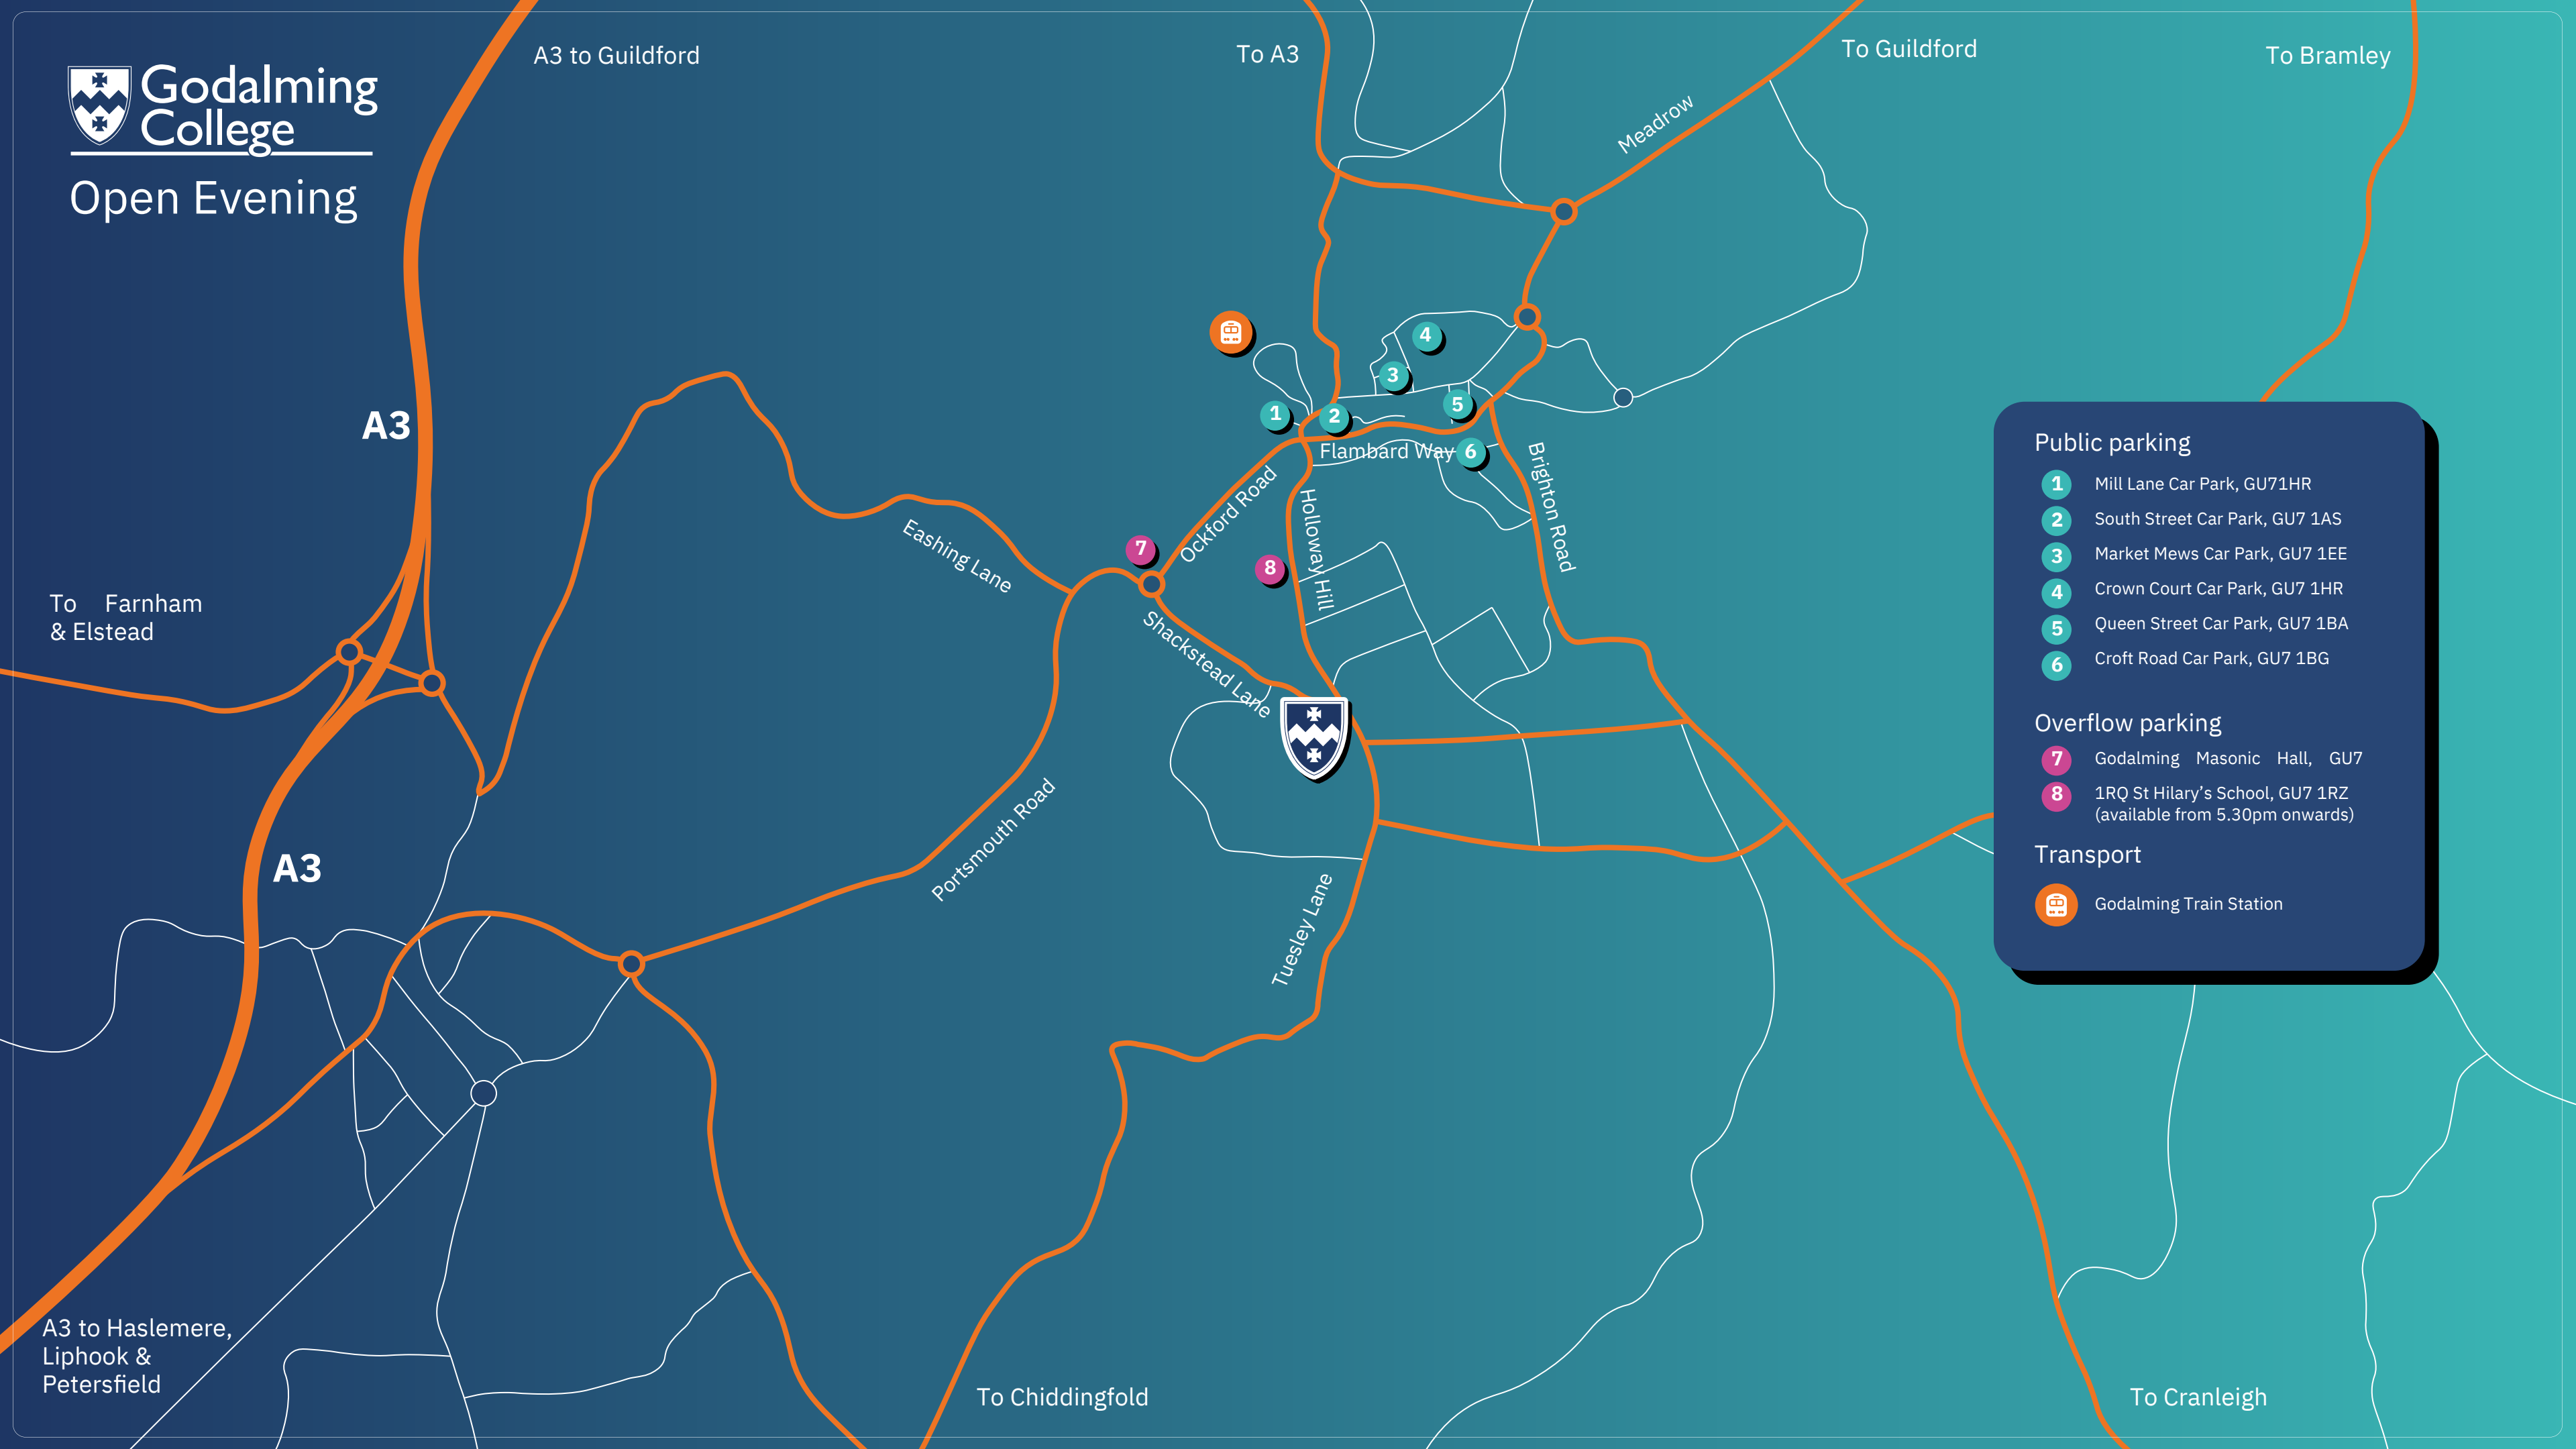

### Public parking

- 1 Mill Lane Car Park, GU71HR
- 2 South Street Car Park, GU7 1AS
- 3 Market Mews Car Park, GU7 1EE
- 4 Crown Court Car Park, GU7 1HR
- 5 Queen Street Car Park, GU7 1BA
- 6 Croft Road Car Park, GU7 1BG

### Overflow parking

- 7 Godalming Masonic Hall, GU7
- 8 1RQ St Hilary's School, GU7 1RZ  
(available from 5.30pm onwards)

### Transport

-  Godalming Train Station

A3

A3

To Farnham & Elstead

A3 to Haslemere, Liphook & Petersfield

A3 to Guildford

To A3

To Guildford

To Bramley

To Chiddingfold

To Cranleigh